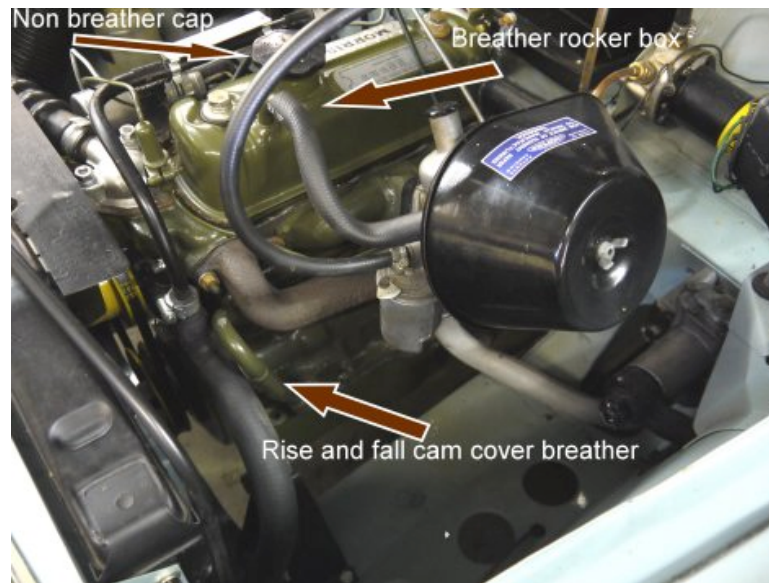

Engine Identification sheet

Please check your engine type and advise us before we despatch your engine

1098cc A Series - Type one engine.

- Rise and fall cam cover breather
- Breather rocker box with angled outlet
- Oil filler cap is non breather type
- Non breather carb